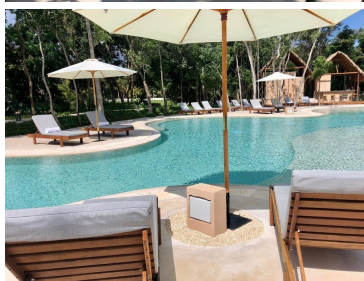

DATOS DEL VENDEDOR

Nombre: Info@housebuy.mx

Télefono:9841379489

¡ENCONTRAMOS EL LUGAR PERFECTO PARA TI!