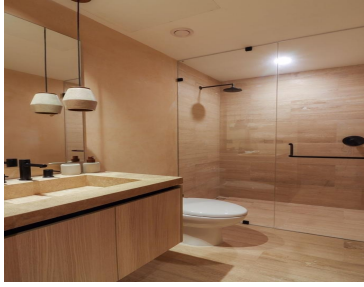

www.pinnmx.com