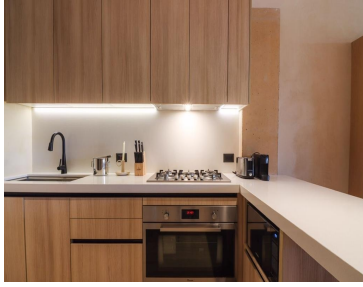

www.pinnmx.com