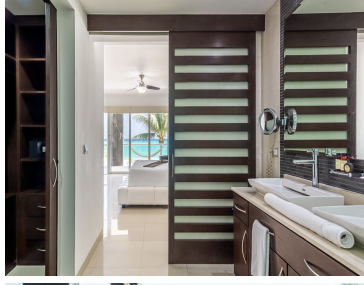

¡ENCONTRAMOS EL LUGAR PERFECTO PARA TI!

www.pinmx.com