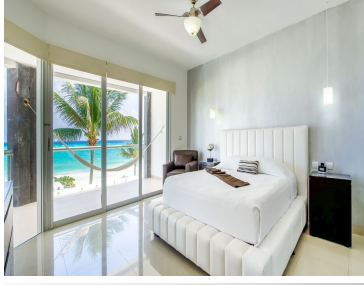

¡ENCONTRAMOS EL LUGAR PERFECTO PARA TI!

www.pinmx.com