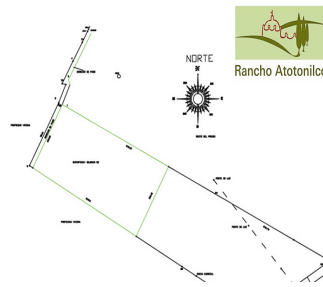

¡ENCONTRAMOS EL LUGAR PERFECTO PARA TI!

1 Emplazamiento
LUGAR PERFECTO PARA TI
EN UN MUNDO DE OPORTUNIDADES.
EL MUNDO DE PINNMX

Atotonilco

RANCHO ATOTONILCO • SAN MIGUEL DE ALLENDE

www.pinnmx.com